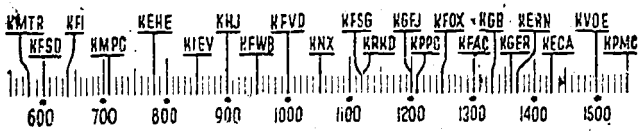

YOUR Radio TODAY

[The information contained in the following schedule of radio programs is furnished by the stations broadcasting the programs, and The Times should not be considered responsible for errors in announcements due to failure of stations to advise of daily changes.—Ed.]

Before 8 a.m.

KMTR—California Theater, 5.
KFI—Jack Kay, 7: News, 7:15; Going Places, 7:30; Church, 7:45.
KMPC—Sun Dial, 6; Bible Fellowship, 6:45; Morning Express, 7.
KPHH—Musical Clock, 6.
KHJ—Rise & Shine, 6; News, 7:45.
KFWB—Time Keeper, 6:30; News, 7:30; Time Keeper, 7:45.
KFVD—Spanish, 6; Jubilee, 7:15.
KXX—Sunrise Salute, 6; News, 7:30; Melodies, 7:45.
KRKD—Doug Douglas, 6; News, 6:30; Doug Douglas, 6:45; News, 7:45.
KFOX—El Despertador, 5; News, 7:30; Faith, 7:40.
KFAC—Talking Timepiece, 6; The Rangers, 7.
KGER—Farm, 6:05; Maurice Johnson, 6:30; Aubrey Lee, 7:15.
KECA—Ensemble, 7; Financial, 7:30; Larry Larson, 7:45.

8 to 9 a.m.

KMTR—Dr. Michelson, 8:30; Birthday Lmtd., 8:50.
KFI—Vaughn De Leath, 8; The O'Neils, 8:15; News, 8:30; Three Romans, 8:45.
KMPC—Music, 8; Dr. Reynolds, 8:45.
KEHE—News, 8; Hymns, 8:15; Hornet News, 8:30; Music, 8:45.
KHJ—Happy Timers, 8; Haven of Rest, 8:30.
KFWB—Grouch Club, 8; Music, 8:30.
KFVD—Jubilee (cont.)
KXX—Mary McBride, 8; Keeping Fit, 8:15; Helen Trent, 8:30; Our Gal, 8:45.
KRKD—Music, 8; Dick Buchanan, 8:15; Royal Club, 8:45.
KGEJ—News, 8.
KFOX—Abbit Time, 8; Songs, 8:15; Health, 8:30; Ads, 8:45.
KFAC—Church, 8; Mirandy, 8:30; Milled Lager, 8:45.
KGER—Mizpah, 8:15; Music, 8:45.
KECA—Time for Thought, 8; B. Axton, tenor, 8:15; Farm and Home, 8:30—1 hour.

9 to 10 a.m.

KMTR—Birthday Anniversary, 9; Gus & Jim, 9:20; Buy Calif., 9:45.
KFI—Fed. Housing, 9; Glenn Darvin, 9:05; Cabbage Patch, 9:15; John's Other Wife, 9:20; Just Plain Bill, 9:45.
KMPC—Melodies, 9; Music, 9:15; News, 9:30; Music, 9:45.
KEHE—Cont'l Melodies, 9; Dr. Reynolds, 9:15; C. Clinton, 9:30; Down the Groove, 9:45.
KHJ—Welk's Orch., 9; Air Theater, 9:15; Norina Young, 9:30; Charm Counsellor, 9:45.
KFWB—Music, 9; Dr. Reynolds, 9:15; Little Theater, 9:20; News, 9:45.
KFVD—Dr. Reynolds, 9; News, 9:15; Talk, 9:30; Music, 9:45.
KXX—Betty & Bob, 9; Hymns, 9:15; Grimm's Daughter, 9:30; Valiant Lady, 9:45.
KRKD—Weather Bureau, 9:20.
KFOX—Strings, 9; Talk, 9:15; Music, 9:20; News, 9:45.
KFAC—Meditations, 9; Dr. McCoy, 9:15; Organallies, 9:20.
KGER—Gospel, 9:15; Music, 9:45.
KECA—News, 9:30; Quartet, 9:45.

10 to 11 a.m.